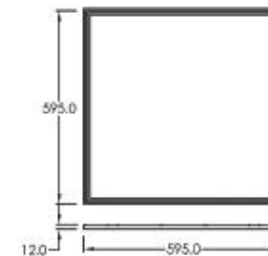

PRODUCT SPECIFICATIONS

LED Chip:	Nichia
Number of LEDs:	120
Power Consumption:	36W
Input Voltage:	220-240VAC, 50/60Hz
Available Beam Angles:	120°
Operating Temperature:	from -20° to 50° C
Total Lumen Output:	Warm White: 3420 Day Light: 3600 Cool White: 3960
Available Color Temperatures:	2700K, 3000K, 4000K, 6000K
Color Rendering Index:	>80
Driver Protection:	Short circuit
IP Rating:	40
Warranty:	3 years against manufacturing defects
Agency Approval:	CE, ETL, RoHS
Total Weight:	4300g