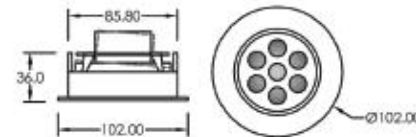

PRODUCT SPECIFICATIONS

LED Chip:	Nichia
Number of LEDs:	7
Power Consumption:	8.5W
Input Voltage:	220-240VAC, 50/60Hz
Available Beam Angles:	35°, 60°
Operating Temperature:	from -20° to 50° C
Total Lumen Output:	Warm White: 798 Day Light: 840 Cool White: 924
Available Color Temperatures:	2700K, 3000K, 4000K, 6000K
Color Rendering Index:	>80
Driver Protection:	Short circuit
IP Rating:	20
Warranty:	3 years against manufacturing defects
Agency Approval:	CE, ETL, RoHS
Total Weight:	476g