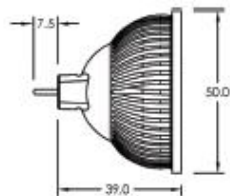

3W MR16 GU5.3 BASED LAMP

CLARO 1

This 3W MR16 LED lamp with state of the art thermal management design is an ideal replacement for 20W halogen lamps.

PRODUCT FEATURES

Heat Sink:	Aluminum
Optic:	Japanese Acrylic
Driver:	Supplied Separately
Dimmability:	Standard Phase Dimming or 0 - 10V Dimming. Also available in DALI Dimming
Binning:	Single binning for optimal color consistency
Life Span:	40,000 hours