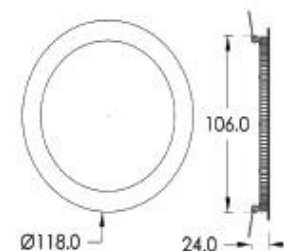

PRODUCT FEATURES

Fixture Material:	Aluminum
Fixture Finish:	White
Diffuser:	Frosted Acrylic
Driver:	Supplied
Dimmability:	Standard Phase Dimming
Binning:	Single binning for optimal color consistency
Life Span:	40,000 hours