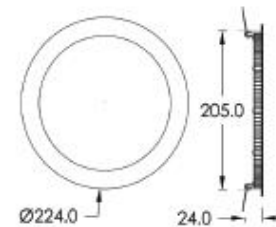

PRODUCT FEATURES

Fixture Material:	Aluminum
Fixture Finish:	White
Diffuser:	Frosted Acrylic
Driver:	Supplied
Dimmability:	Standard Phase Dimming
Binning:	Single binning for optimal color consistency
Life Span:	40,000 hours