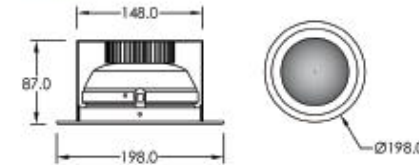

PRODUCT SPECIFICATIONS

LED Chip:	Nichia
Number of LEDs:	7
Power Consumption:	8.5W
Input Voltage:	220-240VAC, 50/60Hz
Beam Angle:	120°
Operating Temperature:	from -20° to 50° C
Total Lumen Output:	Warm White: 798 Day Light: 840 Cool White: 924
Available Color Temperatures:	2700K, 3000K, 4000K, 6000K
Color Rendering Index:	>80
Driver Protection:	Short circuit
IP Rating:	20
Warranty:	3 years against manufacturing defects
Agency Approval:	CE, ETL, RoHS
Total Weight:	822g