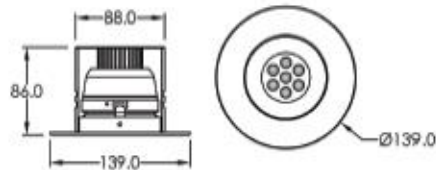

PRODUCT SPECIFICATIONS

LED Chip:	Nichia
Number of LEDs:	7
Power Consumption:	8.5W
Input Voltage:	220-240VAC, 50/60Hz
Available Beam Angles:	35°, 60°
Operating Temperature:	from -20° to 50° C
Total Lumen Output:	Warm White: 798 Day Light: 840 Cool White: 924
Available Color Temperatures:	2700K, 3000K, 4000K, 6000K
Color Rendering Index:	>80
Driver Protection:	Short circuit
IP Rating:	20
Warranty:	3 years against manufacturing defects
Agency Approval:	CE, ETL, RoHS
Total Weight:	476g