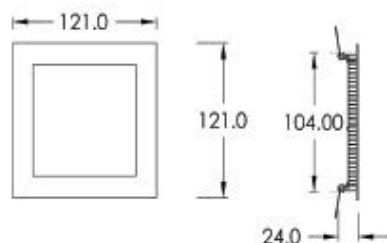

PRODUCT SPECIFICATIONS

LED Chip:	Nichia
Power Consumption:	6W
Input Voltage:	220-240VAC 50/60Hz
Beam Angle:	120°
Operating Temperature:	from -20° to 50° C
Total Lumen Output:	Warm White: 570 Day Light: 600 Cool White: 660
Available Color Temperatures:	2700K, 3000K, 4000K, 6000K
Color Rendering Index:	>80
Driver Protection:	Short circuit
IP Rating:	54
Warranty:	3 years against manufacturing defects
Agency Approval:	CE, RoHS
Total Weight:	210g