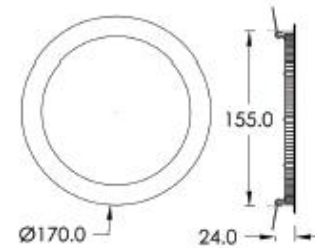

PRODUCT SPECIFICATIONS

LED Chip:	Nichia
Power Consumption:	12W
Input Voltage:	220-240VAC 50/60Hz
Beam Angle:	120°
Operating Temperature:	from -20° to 50° C
Total Lumen Output:	Warm White: 1140 Day Light: 1200 Cool White: 1320
Available Color Temperatures:	2700K, 3000K, 4000K, 6000K
Color Rendering Index:	>80
Driver Protection:	Short circuit
IP Rating:	54
Warranty:	3 years against manufacturing defects
Agency Approval:	CE, RoHS
Total Weight:	310g