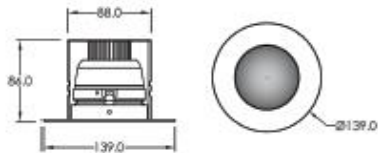

PRODUCT SPECIFICATIONS

LED Chip:	Nichia
Number of LEDs:	7
Power Consumption:	8.5W
Input Voltage:	220-240VAC, 50/60Hz
Beam Angle:	120°
Operating Temperature:	from -20° to 50° C
Total Lumen Output:	Warm White: 798 Day Light: 840 Cool White: 924
Available Color Temperatures:	2700K, 3000K, 4000K, 6000K
Color Rendering Index:	>80
Driver Protection:	Short circuit
IP Rating:	20
Warranty:	3 years against manufacturing defects
Agency Approval:	CE, ETL, RoHS
Total Weight:	576g