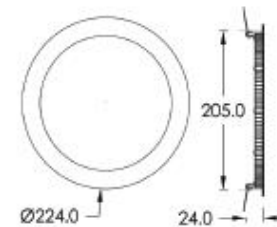

PRODUCT SPECIFICATIONS

LED Chip:	Nichia
Power Consumption:	18W
Input Voltage:	220-240VAC 50/60Hz
Beam Angle:	120°
Operating Temperature:	from -20° to 50° C
Total Lumen Output:	Warm White: 1710 Day Light: 1800 Cool White: 1980
Available Color Temperatures:	2700K, 3000K, 4000K, 6000K
Color Rendering Index:	>80
Driver Protection:	Short circuit
IP Rating:	54
Warranty:	3 years against manufacturing defects
Agency Approval:	CE, RoHS
Total Weight:	605g