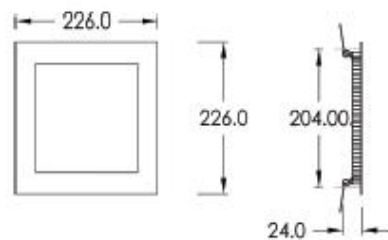

PRODUCT SPECIFICATIONS

LED Chip:	Nichia
Power Consumption:	18W
Input Voltage:	220-240VAC 50/60Hz
Beam Angle:	120°
Operating Temperature:	from -20° to 50° C
Total Lumen Output:	Warm White: 1710 Day Light: 1800 Cool White: 1980
Available Color Temperatures:	2700K, 3000K, 4000K, 6000K
Color Rendering Index:	>80
Driver Protection:	Short circuit
IP Rating:	54
Warranty:	3 years against manufacturing defects
Agency Approval:	CE, RoHS
Total Weight:	605g