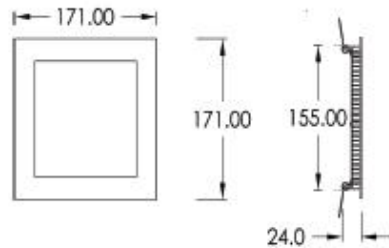

PRODUCT SPECIFICATIONS

LED Chip:	Nichia
Power Consumption:	12W
Input Voltage:	220-240VAC 50/60Hz
Beam Angle:	120°
Operating Temperature:	from -20° to 50° C
Total Lumen Output:	Warm White: 1140 Day Light: 1200 Cool White: 1320
Available Color Temperatures:	2700K, 3000K, 4000K, 6000K
Color Rendering Index:	>80
Driver Protection:	Short circuit
IP Rating:	54
Warranty:	3 years against manufacturing defects
Agency Approval:	CE, RoHS
Total Weight:	360g