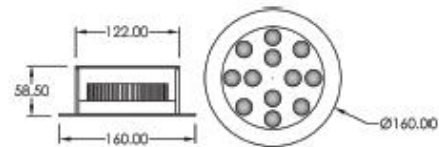

PRODUCT SPECIFICATIONS

LED Chip:	Nichia
Number of LEDs:	12
Power Consumption:	30W
Input Voltage:	220-240VAC, 50/60Hz
Available Beam Angles:	35°, 60°
Operating Temperature:	from -20° to 50° C
Total Lumen Output:	Warm White: 2850 Day Light: 3000 Cool White: 3300
Available Color Temperatures:	2700K, 3000K, 4000K, 6000K
Color Rendering Index:	>80
Driver Protection:	Short circuit
IP Rating:	44
Warranty:	3 years against manufacturing defects
Agency Approval:	CE, ETL, RoHS
Total Weight:	1054g