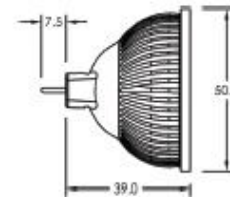

RELATED PRODUCTS

4W MR16 GU5.3 BASED LAMP

CLARO 2

This 4W MR16 LED lamp with state of the art thermal management design is an appropriate replacement for 35W halogen lamps.

PRODUCT FEATURES

Heat Sink:	Aluminum
Optic:	Japanese Acrylic
Driver:	Supplied Separately
Dimmability:	Standard Phase Dimming or 0 - 10V Dimming. Also available in DALI Dimming
Binning:	Single binning for optimal color consistency
Life Span:	40,000 hours