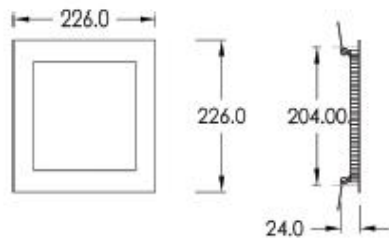

PRODUCT FEATURES

Fixture Material:	Aluminum
Fixture Finish:	White
Diffuser:	Frosted Acrylic
Driver:	Supplied
Dimmability:	Standard Phase Dimming
Binning:	Single binning for optimal color consistency
Life Span:	40,000 hours