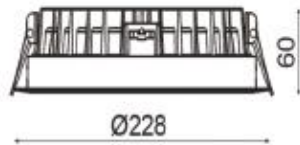

PRODUCT SPECIFICATIONS

LED Chip:	CREE
Power Consumption:	35W
Input Voltage:	220-240VAC 50/60Hz
Beam Angle:	100°
Operating Temperature:	from -20° to 50° C
Total Lumen Output:	Warm White: 3325 Day Light: 3500 Cool White: 3850
Available Color Temperatures:	2700K, 3000K, 4000K, 6000K
Color Rendering Index:	>80
Driver Protection:	Short circuit
IP Rating:	54
Warranty:	3 years against manufacturing defects
Agency Approval:	CE, RoHS
Total Weight:	1165g