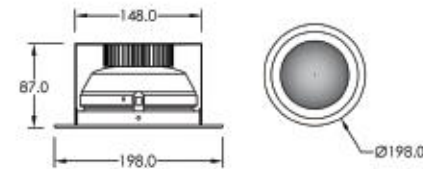

PRODUCT SPECIFICATIONS

LED Chip:	Nichia
Number of LEDs:	7
Power Consumption:	18W
Input Voltage:	220-240VAC, 50/60Hz
Beam Angle:	120°
Operating Temperature:	from -20° to 50° C
Total Lumen Output:	Warm White: 1663 Day Light: 1750 Cool White: 1925
Available Color Temperatures:	2700K, 3000K, 4000K, 6000K
Color Rendering Index:	>80
Driver Protection:	Short circuit
IP Rating:	20
Warranty:	3 years against manufacturing defects
Agency Approval:	CE, ETL, RoHS
Total Weight:	1062g